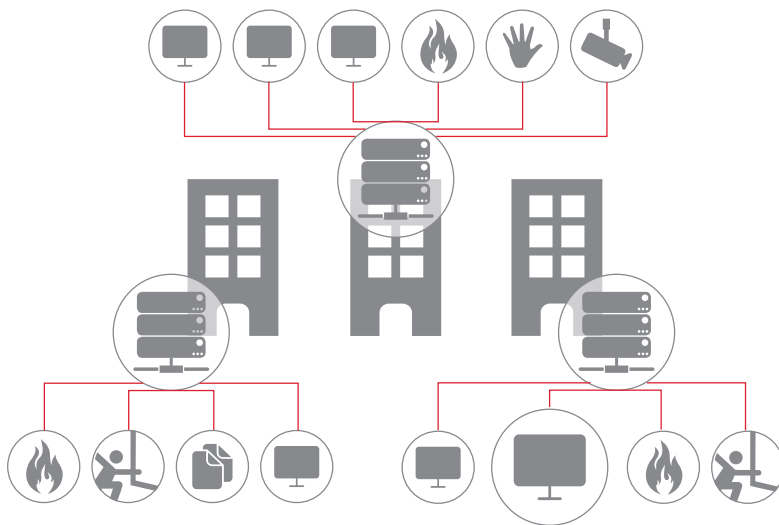

## UNEXPECTED INCIDENTS GO COMPLETELY TO PLAN

WINMAG plus signals an alarm. Optional forwarding to mobile phones, pagers or DECT-enabled devices and where necessary, transmission of the route map to emergency service personnel.

Alarm activation takes place via the integrated voice alarm activation system, while WINMAG plus controls the escape routes and monitors the situation.

WINMAG plus signals the position and operational status of all the elevators and visualises where there are still people located.

The integrated intrusion detection system provides information about the status of windows and doors whereas WINMAG plus controls access points accordingly. The building control systems determine the status data, and WINMAG plus visualises it in 3D.

### EVERYTHING UNDER CONTROL ACROSS THE COMPANY

- Integration of site-specific sub-systems
- Site-specific action plan
- Regional and cross-regional surveillance control centres
- Planning and investment security
- Integration of third-party systems
- Gateway to building automation systems