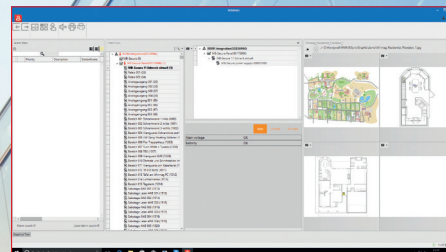

## A SYSTEM WITH ALL THE OPTIONS IN ONE PLACE

Enabling you to see a clear and comprehensive view of your security status.

All the detector points can be displayed quickly and conveniently on the screen in 3D through a simple user interface.

Events are logged via a web-based reporting tool.

*Clear and comprehensive: the new user interface*

*Clear in detail: Image tree with a favorite view*

*Information about the status of the hardware configuration*