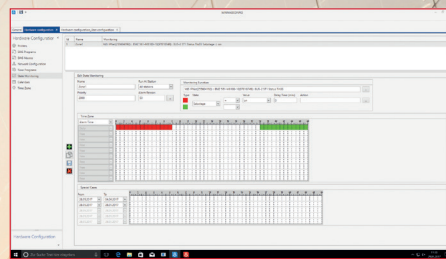

## A SYSTEM WITH ALL THE OPTIONS IN ONE PLACE

Enabling you to see a clear and comprehensive view of your security status.

All the detector points can be displayed quickly and conveniently on the screen in 3D through a simple user interface.

Events are logged via a web-based reporting tool.

*Clear and comprehensive: the new user interface*

*Clear in detail: Image tree with a favorite view*

*Information about the status of the hardware configuration*