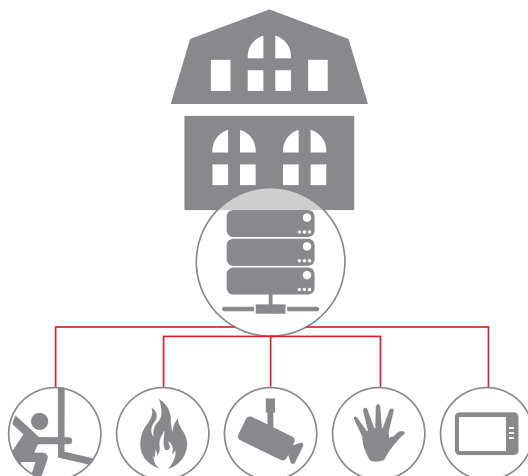

Alarm activation takes place via the integrated voice alarm activation system, while WINMAG plus controls the escape routes and monitors the situation.

WINMAG plus signals the position and operational status of all the elevators and visualises where there are still people located.

The integrated intrusion detection system provides information about the status of windows and doors whereas WINMAG plus controls access points accordingly. The building control systems determine the status data, and WINMAG plus visualises it in 3D.

## A SYSTEM FOR ALL EVENTUALITIES

WINMAG plus adapts to the circumstances of the building, the requirements of the property as well as the respective security requirements. In high-value private residences as well as in company-wide buildings, even if multiple sites are to be centrally monitored.

### EVERYTHING UNDER CONTROL ACROSS THE COMPANY

- Integration of site-specific sub-systems
- Site-specific action plan
- Regional and cross-regional surveillance control centres
- Planning and investment security
- Integration of third-party systems
- Gateway to building automation systems