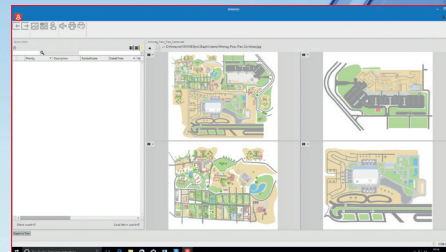

A SYSTEM WITH ALL THE OPTIONS IN ONE PLACE

Enabling you to see a clear and comprehensive view of your security status.

All the detector points can be displayed quickly and conveniently on the screen in 3D through a simple user interface.

Events are logged via a web-based reporting tool.

Clear and comprehensive: the new user interface